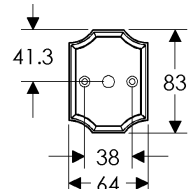

Bordeaux Escutcheon(64mm x 152mm) Shown with various lock trim

SL30805/EU30890
Minimum C-C 112mm

SL30805/BL30890
Minimum C-C: 120mm

SL30805/BK30890
Minimum C-C 114mm

SL30805/OC30890
Minimum C-C: 114mm