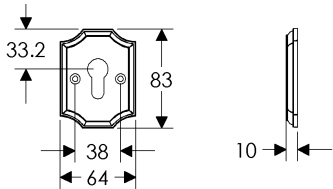

Bordeaux Escutcheon(64mm x 152mm) Shown with various lock trim

SL30805/EU30890
Minimum C-C 112mm

SL30805/BL30890
Minimum C-C: 120mm

SL30805/BK30890
Minimum C-C 114mm

SL30805/OC30890
Minimum C-C: 114mm