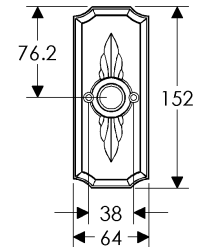

Bordeaux Escutcheon(64mm x 152mm) Shown with various lock trim

SL30805/EU30890
Minimum C-C 112mm

SL30805/BL30890
Minimum C-C: 120mm

SL30805/BK30890
Minimum C-C 114mm

SL30805/OC30890
Minimum C-C: 114mm