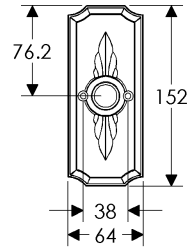

Bordeaux Escutcheon(64mm x 152mm) Shown with various lock trim

SL30805/EU30890
Minimum C-C 112mm

SL30805/BL30890
Minimum C-C: 120mm

SL30805/BK30890
Minimum C-C 114mm

SL30805/OC30890
Minimum C-C: 114mm