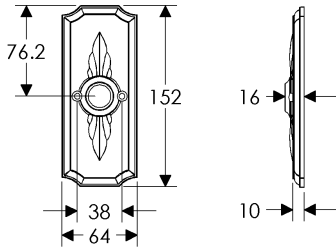

Bordeaux Escutcheon(64mm x 152mm) Shown with various lock trim

SL30805/EU30890
Minimum C-C 112mm

SL30805/BL30890
Minimum C-C: 120mm

SL30805/BK30890
Minimum C-C 114mm

SL30805/OC30890
Minimum C-C: 114mm