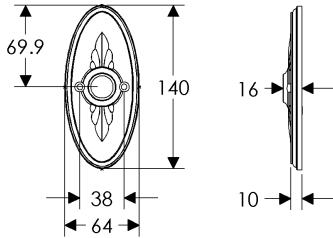

Bordeaux Escutcheon(64mm x 140mm) Shown with various lock trim

SL30806/EU30890
Minimum C-C 106mm

SL30806/BL30890
Minimum C-C 114mm

SL30806/BK30890
Minimum C-C 108mm

SL30806/OC30890
Minimum C-C 108mm