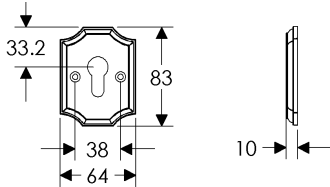

Bordeaux Escutcheon(64mm x 140mm) Shown with various lock trim

SL30806/EU30890
Minimum C-C 106mm

SL30806/BL30890
Minimum C-C 114mm

SL30806/BK30890
Minimum C-C 108mm

SL30806/OC30890
Minimum C-C 108mm