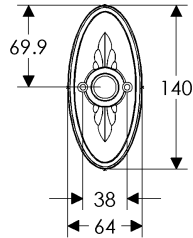

Bordeaux Escutcheon(64mm x 140mm) Shown with various lock trim

SL30806/EU30890
Minimum C-C 106mm

SL30806/BL30890
Minimum C-C 114mm

SL30806/BK30890
Minimum C-C 108mm

SL30806/OC30890
Minimum C-C 108mm