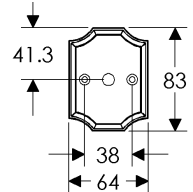

Bordeaux Escutcheon(64mm x 140mm) Shown with various lock trim

SL30806/EU30890
Minimum C-C 106mm

SL30806/BL30890
Minimum C-C 114mm

SL30806/BK30890
Minimum C-C 108mm

SL30806/OC30890
Minimum C-C 108mm