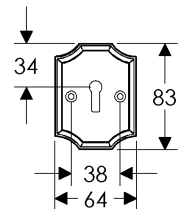

## Bordeaux Escutcheon(64mm x 114mm) Shown with various lock trim

SL30804/EU30890  
Minimum C-C 93mm

SL30804/BL30890  
Minimum C-C 101mm

SL30804/BK30890  
Minimum C-C 95mm

SL30804/OC30890  
Minimum C-C 95mm