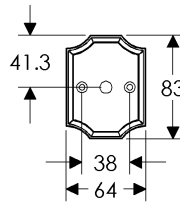

## Bordeaux Escutcheon(64mm x 114mm) Shown with various lock trim

SL30804/EU30890  
Minimum C-C 93mm

SL30804/BL30890  
Minimum C-C 101mm

SL30804/BK30890  
Minimum C-C 95mm

SL30804/OC30890  
Minimum C-C 95mm