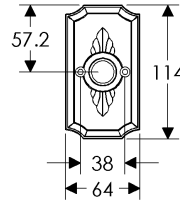

## Bordeaux Escutcheon(64mm x 114mm) Shown with various lock trim

SL30804/EU30890  
Minimum C-C 93mm

SL30804/BL30890  
Minimum C-C 101mm

SL30804/BK30890  
Minimum C-C 95mm

SL30804/OC30890  
Minimum C-C 95mm