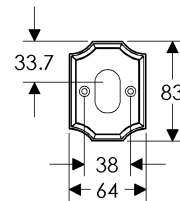

## Bordeaux Escutcheon(64mm x 114mm) Shown with various lock trim

SL30804/EU30890  
Minimum C-C 93mm

SL30804/BL30890  
Minimum C-C 101mm

SL30804/BK30890  
Minimum C-C 95mm

SL30804/OC30890  
Minimum C-C 95mm