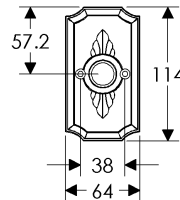

## Bordeaux Escutcheon(64mm x 114mm) Shown with various lock trim

SL30804/EU30890  
Minimum C-C 93mm

SL30804/BL30890  
Minimum C-C 101mm

SL30804/BK30890  
Minimum C-C 95mm

SL30804/OC30890  
Minimum C-C 95mm