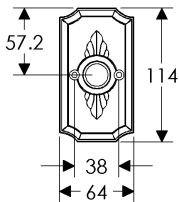

## Bordeaux Escutcheon(64mm x 114mm) Shown with various lock trim

SL30804/EU30890  
Minimum C-C 93mm

SL30804/BL30890  
Minimum C-C 101mm

SL30804/BK30890  
Minimum C-C 95mm

SL30804/OC30890  
Minimum C-C 95mm