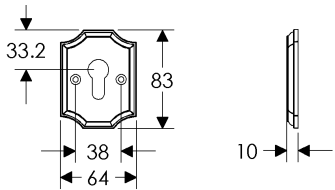

## Bordeaux Escutcheon(64mm x 114mm) Shown with various lock trim

SL30804/EU30890  
Minimum C-C 93mm

SL30804/BL30890  
Minimum C-C 101mm

SL30804/BK30890  
Minimum C-C 95mm

SL30804/OC30890  
Minimum C-C 95mm