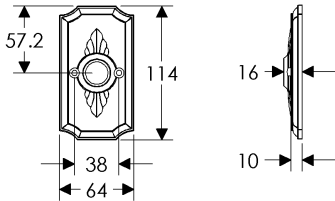

## Bordeaux Escutcheon(64mm x 114mm) Shown with various lock trim

SL30804/EU30890  
Minimum C-C 93mm

SL30804/BL30890  
Minimum C-C 101mm

SL30804/BK30890  
Minimum C-C 95mm

SL30804/OC30890  
Minimum C-C 95mm