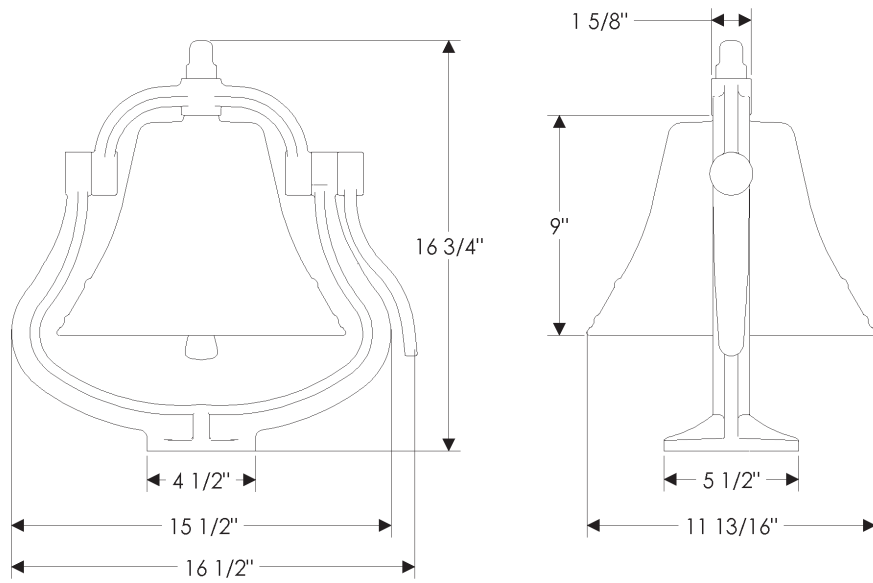

ROCKY MOUNTAIN®

H A R D W A R E

B12
Large Bell