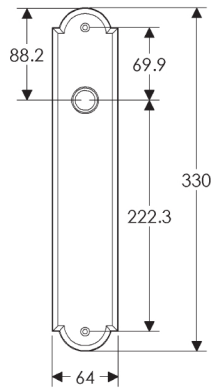

## Arched Escutcheon: 64mm x 330mm

**SL736**

**BL736**

**EU736**

**BK736**

**OC736**

\*This center-center dimension will need to be verified before set can be ordered.