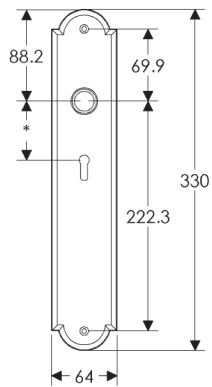

## Arched Escutcheon: 64mm x 330mm

**SL736**

**BL736**

**EU736**

**BK736**

**OC736**

\*This center-center dimension will need to be verified before set can be ordered.