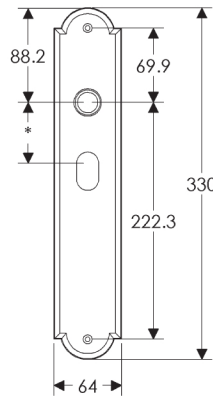

## Arched Escutcheon: 64mm x 330mm

**SL736**

**BL736**

**EU736**

**BK736**

**OC736**

\*This center-center dimension will need to be verified before set can be ordered.