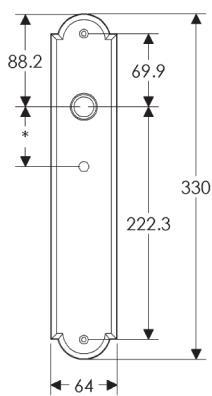

## Arched Escutcheon: 64mm x 330mm

**SL736**

**BL736**

**EU736**

**BK736**

**OC736**

\*This center-center dimension will need to be verified before set can be ordered.