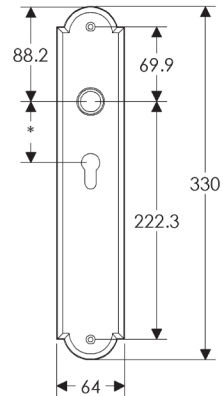

## Arched Escutcheon: 64mm x 330mm

**SL736**

**BL736**

**EU736**

**BK736**

**OC736**

\*This center-center dimension will need to be verified before set can be ordered.