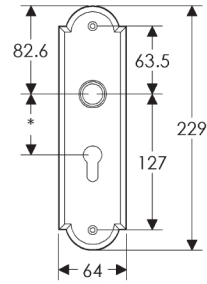

Arched Escutcheon: 64mm x 229mm

SL702

BL702

EU702

BK702

OC702

*This center-center dimension will need to be verified before set can be ordered.