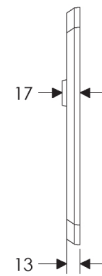

Arched Escutcheon: 64mm x 229mm

SL702

BL702

EU702

BK702

OC702

*This center-center dimension will need to be verified before set can be ordered.