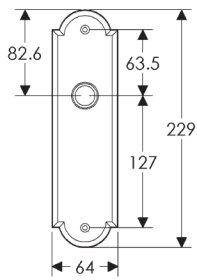

Arched Escutcheon: 64mm x 229mm

SL702

BL702

EU702

BK702

OC702

*This center-center dimension will need to be verified before set can be ordered.