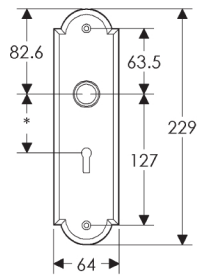

Arched Escutcheon: 64mm x 229mm

SL702

BL702

EU702

BK702

OC702

*This center-center dimension will need to be verified before set can be ordered.