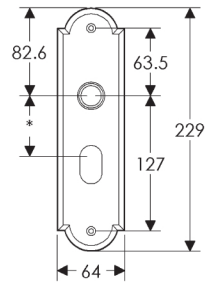

Arched Escutcheon: 64mm x 229mm

SL702

BL702

EU702

BK702

OC702

*This center-center dimension will need to be verified before set can be ordered.