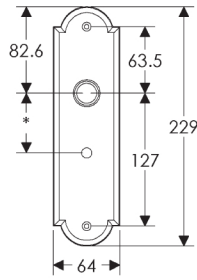

Arched Escutcheon: 64mm x 229mm

SL702

BL702

EU702

BK702

OC702

*This center-center dimension will need to be verified before set can be ordered.