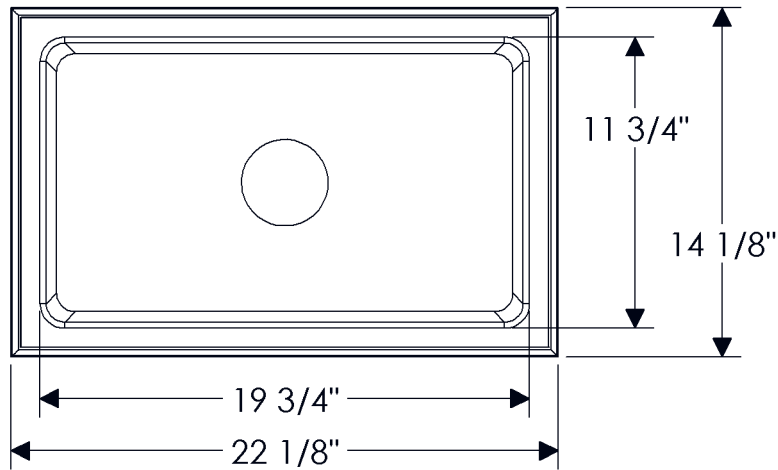

# ROCKY MOUNTAIN

H A R D W A R E

SK528

Harbor Sink

22 1/8" x 14 1/8" x 7 1/16" deep

Self-rimming or undermount

79 lbs.