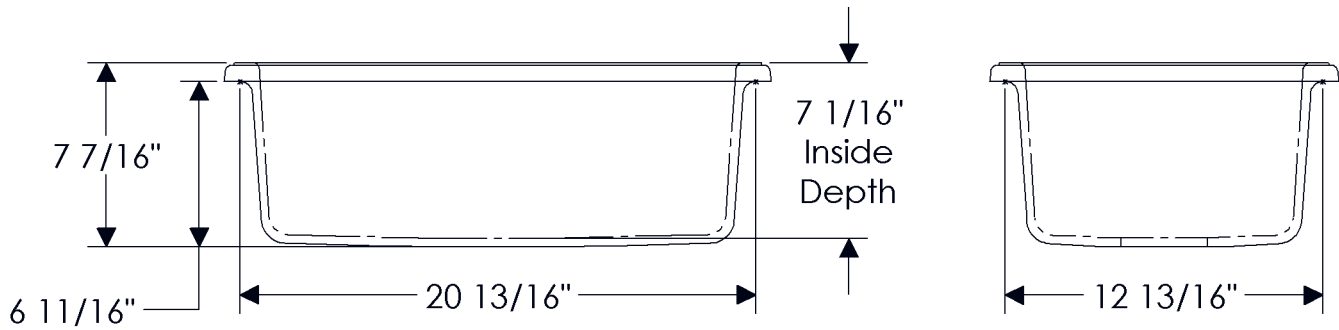

# ROCKY MOUNTAIN

H A R D W A R E

SK528

Harbor Sink

22 1/8" x 14 1/8" x 7 1/16" deep

Self-rimming or undermount

79 lbs.