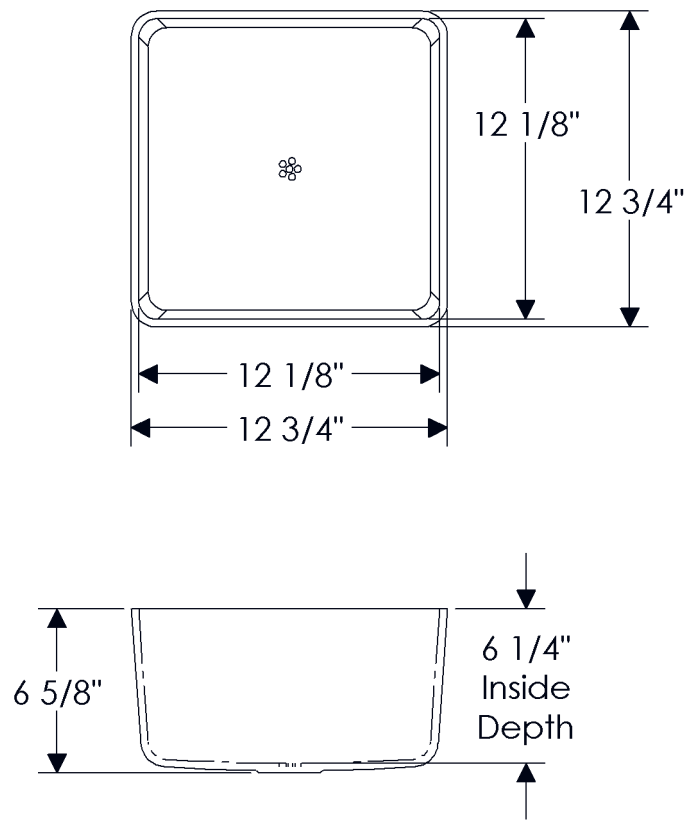

ROCKY MOUNTAIN

H A R D W A R E

SK514
Cascade Sink
12 11/16" x 12 11/16" x 6 1/4" deep
self-rimming or undermount
37 lbs.