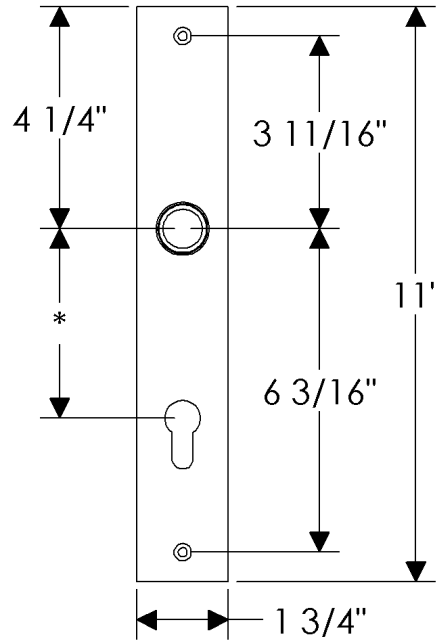

Trousdale Multi-Point Patio Door Set Trousdale Collection

E30365

E30368