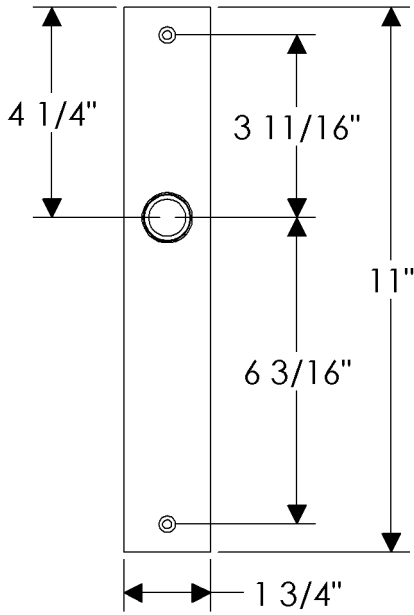

Trousdale Multi-Point Patio Door Set Trousdale Collection

E30365

E30368