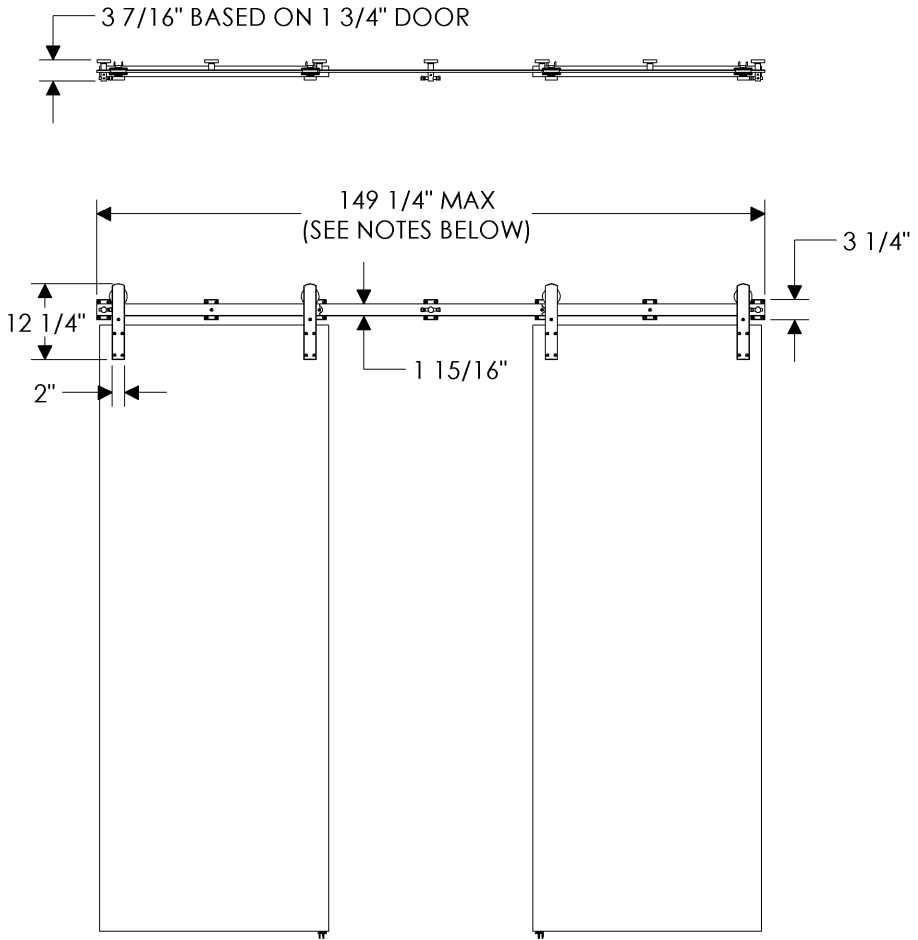

Door Track System - Double Track

TRK110

* Custom track lengths and door thicknesses available. Call RMH for pricing.

* Door not included