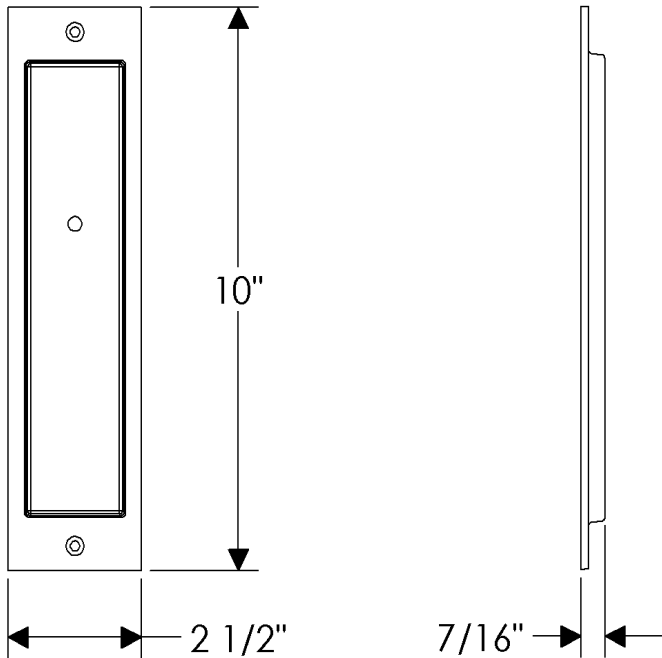

Privacy Sliding Door Lock

FP268-SDL-PR