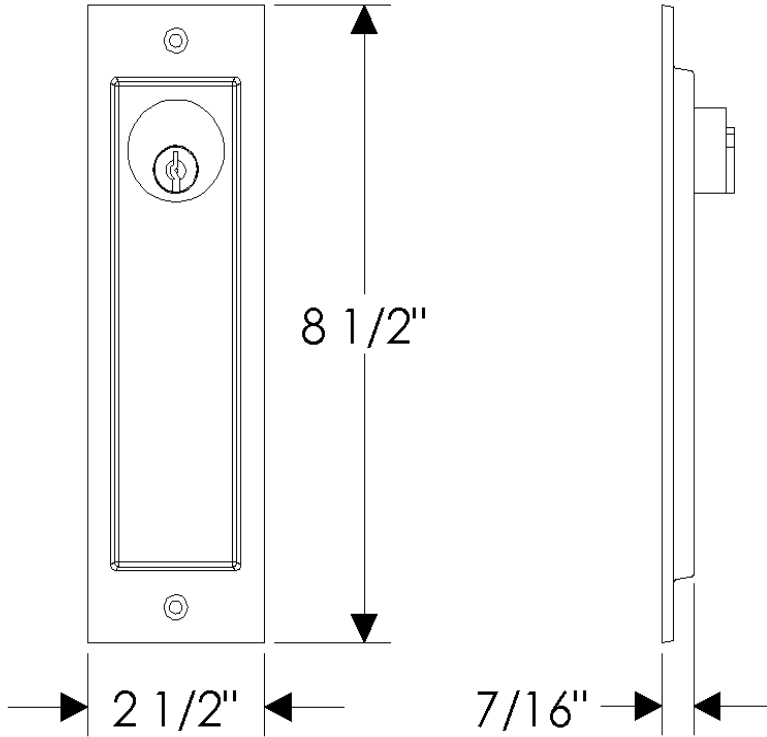

Entrance Sliding Door Lock

FP268-SDL-EN