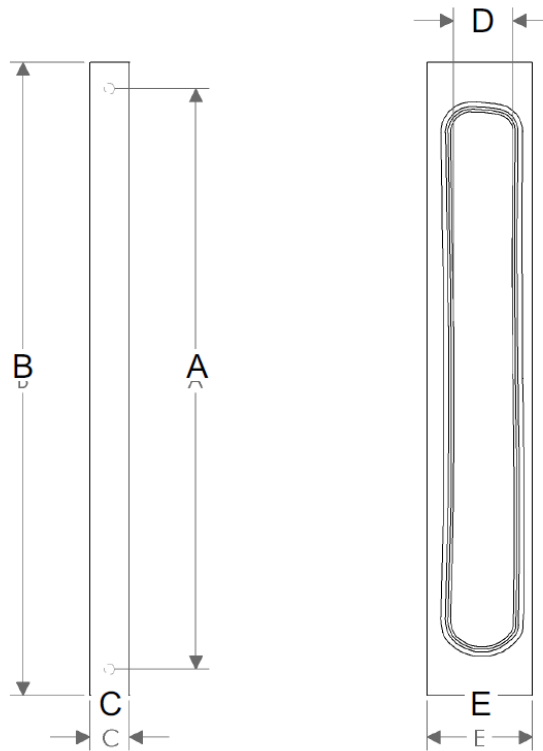

ROCKY MOUNTAIN

H A R D W A R E

Organic Grip

| | A | B | C | D | E |
|-------------|----------|----------|----------|----------|----------|
| G381 | 11" | 12" | 3/4" | 1 1/16" | 2" |
| G380 | 13" | 14" | 3/4" | 1 1/16" | 2" |
| G384 | 23" | 24" | 1" | 1 5/16" | 2 1/4" |