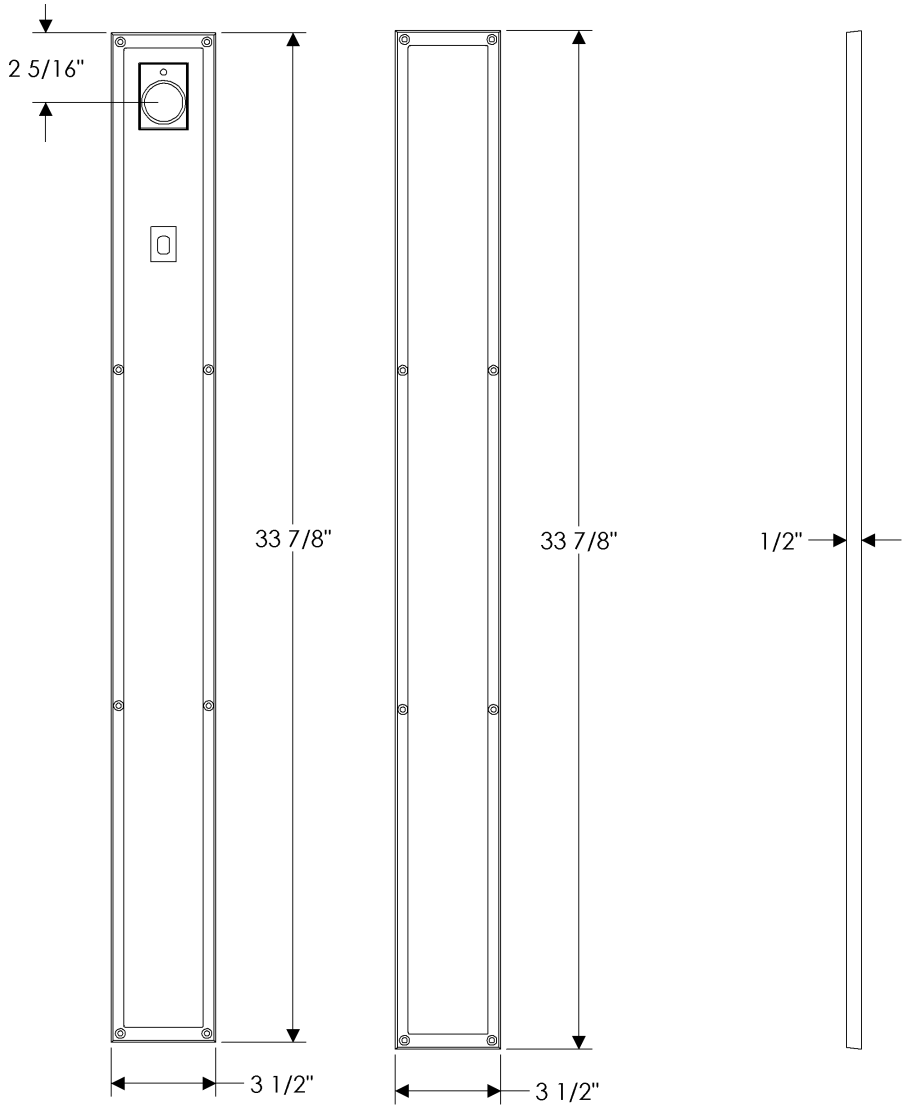

Designer Push/Pull Dead Bolt Set

G145

G147

Dimensions applicable for the
G146