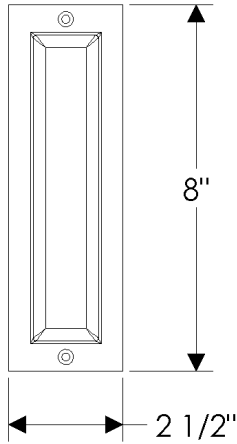

Hammered Lift & Slide Set

FP208

E30465