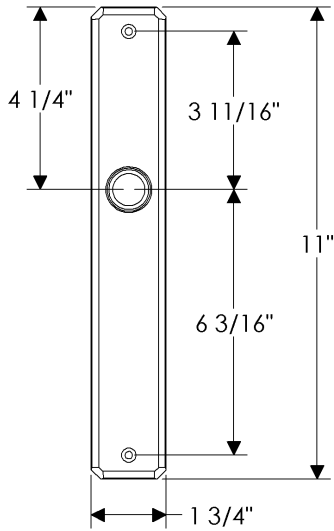

Hammered Lift & Slide Set

FP208

E30465