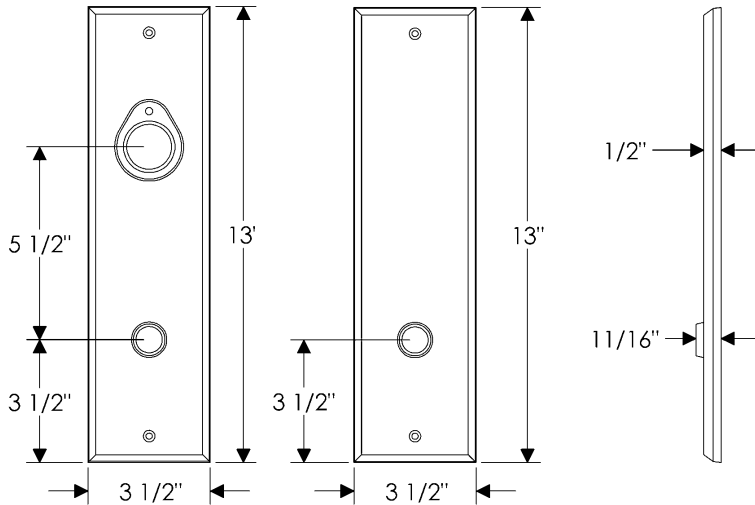

Rectangular Entry Set

E475

E460

Also applicable for the E463 with turnpiece
or E464 with emergency release.