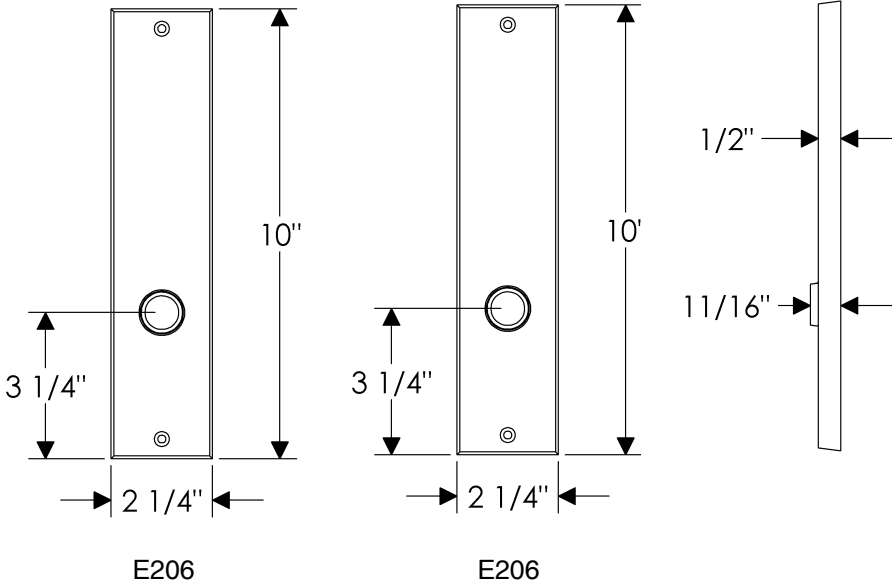

### Metro Privacy Set

Dimensions also applicable for the following:  
E207 (TP)  
E208 (ER)