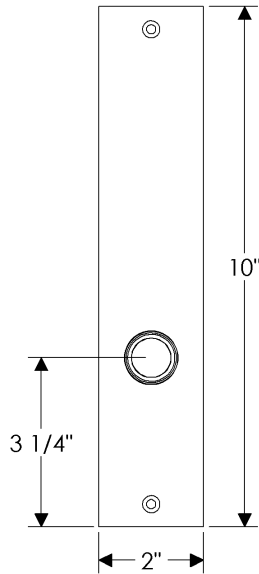

Edge Patio Set

E165

*Also applicable for
the E167 (ER)

E165

*Also applicable for the
E166 (Turnpiece)