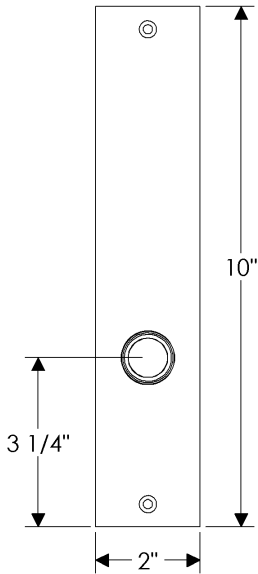

Edge Patio Set

E165

*Also applicable for
the E167 (ER)

E165

*Also applicable for the
E166 (Turnpiece)