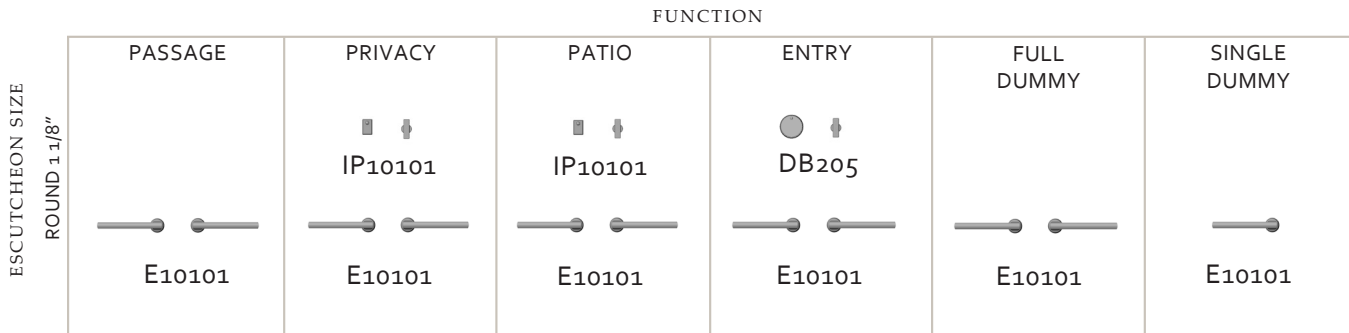

ELEMENT COLLECTION

THUMBLATCH ENTRY SET COMBINATIONS

- Thumblatch Entry escutcheons may be combined with various grip styles and sizes. See price book or website for options.
- Interior escutcheons may be combined with any lever, knob, or ring. See price book or website for options.
- All Thumblatch Entry sets are available with mortise locks.
- Not for use on doors with 2 1/8" face bore or doors less than 1 3/4" thick.

LEVER/KNOB, ENTRY, PRIVACY, PATIO, PASSAGE, & DUMMY SET COMBINATIONS

- These escutcheons may be combined with any lever, knob, or ring. See price book and website for options.
- All combinations only available in mortise lock function.
- Not for use on doors with 2 1/8" face bore or doors less than 1 3/4" thick.