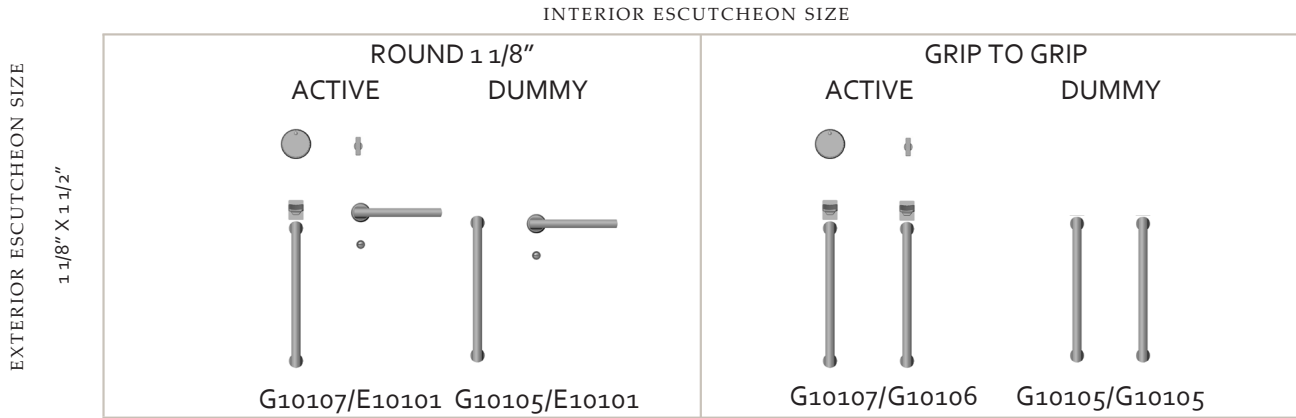

ELEMENT COLLECTION

THUMBLATCH ENTRY SET COMBINATIONS

- Thumblatch Entry escutcheons may be combined with various grip styles and sizes. See price book or website for options.
- Interior escutcheons may be combined with any lever, knob, or ring. See price book or website for options.
- All Thumblatch Entry sets are available with mortise locks.
- Not for use on doors with 2 1/8" face bore or doors less than 1 3/4" thick.

LEVER/KNOB, ENTRY, PRIVACY, PATIO, PASSAGE, & DUMMY SET COMBINATIONS

- These escutcheons may be combined with any lever, knob, or ring. See price book and website for options.
- All combinations only available in mortise lock function.
- Not for use on doors with 2 1/8" face bore or doors less than 1 3/4" thick.