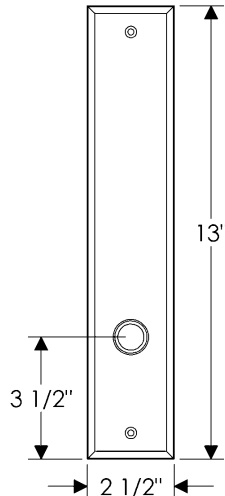

Rectangular Entry Set

E438

E436

Also applicable for the E437 with turnpiece
or E439 with emergency release.