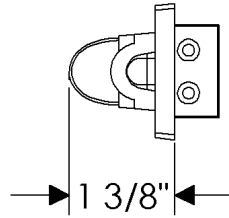

ROCKY MOUNTAIN®

H A R D W A R E

SL235
Slide Lock
3 1/4