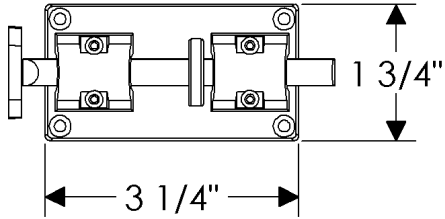

ROCKY MOUNTAIN®

H A R D W A R E

SL235
Slide Lock
3 1/4