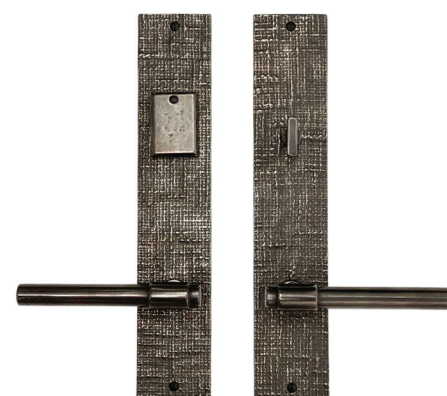

The beauty of bronze combined with the first invisible smart deadbolt.

ROCKY MOUNTAIN  
H A R D W A R E

Powered by  level

**Looking for the perfect smart lock solution?** Now you can pair select Rocky Mountain Hardware collections with Level Bolt, the first invisible smart deadbolt. This unique offering incorporates Level's smart home technology within Rocky Mountain Hardware's hand-crafted solid bronze door hardware, resulting in beautiful and connected architectural hardware that creates a unique, and secure entry experience.

ARCHED ENTRY SET  
2 3/4" X 20" (G761/G762)  
SUN VALLEY GRIP (G606)  
SHOWN IN WHITE BRONZE LIGHT

CURVED ENTRY SET  
2 1/2" X 13" (E558/E557)  
HANDLE: REED LEVER (L304)  
D GRIP (G609)  
SHOWN IN SILICON BRONZE LIGHT

CURVED ENTRY SET  
2 3/4" X 20" (G501/G502)  
D GRIP (G609)  
SHOWN IN SILICON BRONZE LIGHT

METRO ENTRY SET  
2 1/2" X 13" (E258/E257)  
OLYMPUS LEVER (L135)  
SHOWN IN SILICON BRONZE BRUSHED

METRO ENTRY SET  
2 3/4" X 20" (G242/G241)  
RAIL GRIP (G261)  
SHOWN IN SILICON BRONZE LIGHT

RECTANGULAR ENTRY SET  
2 1/2" X 13" (E438/E437)  
SQUASH KNOB (K268)  
SHOWN IN SILICON BRONZE DARK

ELLIS ENTRY SET  
3" X 13" (E075/E063)  
ELLIS LEVER (L075)  
SHOWN IN WHITE BRONZE LIGHT

ELLIS ENTRY SET  
3 1/2" X 20" (G033/G031)  
ELLIS GRIP (G060)  
SHOWN IN WHITE BRONZE LIGHT