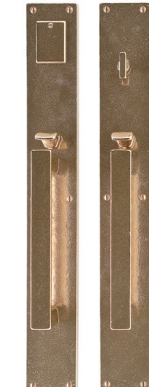

EDGE ENTRY SET  
2 1/2" X 18" (G152/E141 2 1/2" X 13")  
RAIL GRIP (G284) RAIL LEVER (L261)  
SHOWN IN WHITE BRONZE BRUSHED  
TEXTURE - MOONSCAPE (EMS)

MACK ENTRY SET  
3 3/4" X 15" (E21075/E21063)  
MACK KNOB (K21001)  
SHOWN IN WHITE BRONZE MEDIUM

MACK ENTRY SET  
3 3/4" X 20" (G21033/G21031)  
MACK GRIP (G21075)  
SHOWN IN SILICON BRONZE BRUSHED

STEPPED ENTRY SET  
2 1/2" X 13" (E358/E357)  
REED LEVER (L304)  
SHOWN IN SILICON BRONZE LIGHT

STEPPED ENTRY SET  
2 3/4" X 20" (G301/G302)  
D GRIP (G609)  
SHOWN IN WHITE BRONZE LIGHT

ARCHED ENTRY SET  
2 3/4" X 20" (G761/G762)  
SUN VALLEY GRIP (G606)  
SHOWN IN WHITE BRONZE LIGHT

CURVED ENTRY SET  
2 1/2" X 13" (E558/E557)  
HANDLE: REED LEVER (L304)  
D GRIP (G609)  
SHOWN IN SILICON BRONZE LIGHT

CURVED ENTRY SET  
2 3/4" X 20" (G501/G502)  
D GRIP (G609)  
SHOWN IN SILICON BRONZE LIGHT

METRO ENTRY SET  
2 1/2" X 13" (E258/E257)  
OLYMPUS LEVER (L135)  
SHOWN IN SILICON BRONZE BRUSHED

METRO ENTRY SET  
2 3/4" X 20" (G242/G241)  
RAIL GRIP (G261)  
SHOWN IN SILICON BRONZE LIGHT