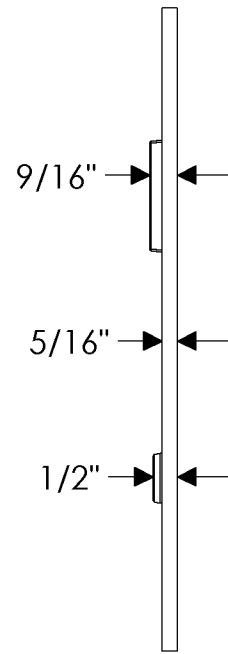

1-3/8" - 2-3/8"
DOOR THICKNESS

2-1/2" & GREATER
DOOR THICKNESS

Level Bolt - Edge Escutcheon
E144