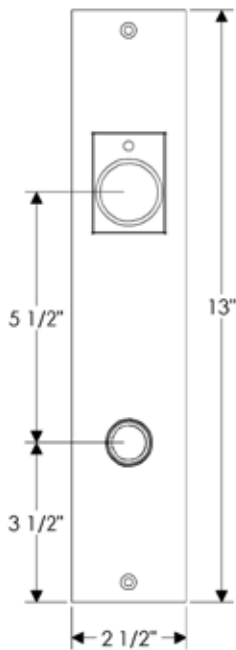

2 1/2" x 13" EDGE ESCUTCHEONS

E144

E140

Edge textures have varying thicknesses.

DIMENSIONS ALSO
APPLICABLE FOR
THE FOLLOWING:
E141 (TP)