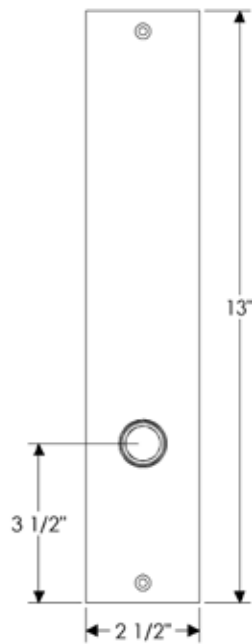

2 1/2" x 13" EDGE ESCUTCHEONS

E144

E140

Edge textures have varying thicknesses.

DIMENSIONS ALSO
APPLICABLE FOR
THE FOLLOWING:
E141 (TP)