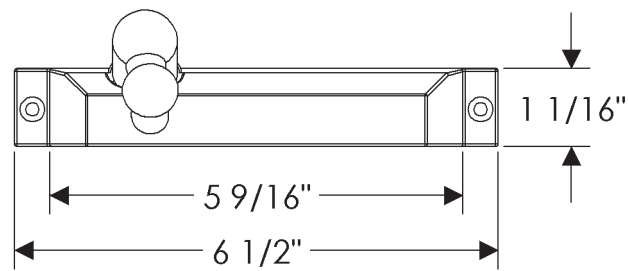

ROCKY MOUNTAIN®

H A R D W A R E

WC160
Casement Window Hardware
Crank & Cover
(Left hand shown)