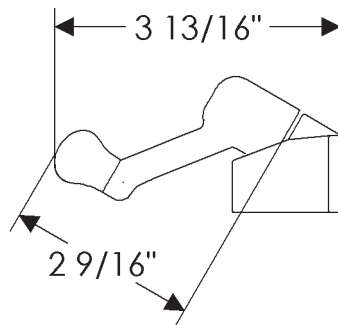

ROCKY MOUNTAIN®

H A R D W A R E

WC160
Casement Window Hardware
Crank & Cover
(Left hand shown)