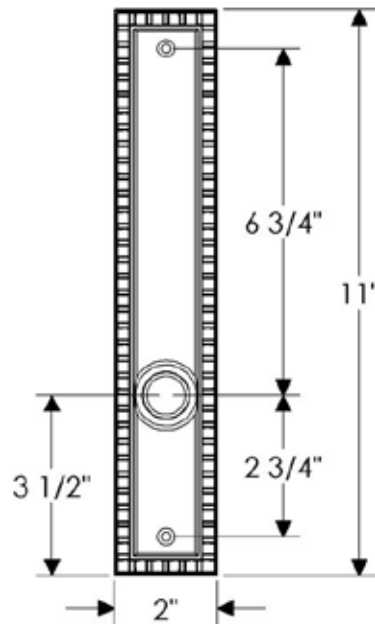

E30761

E30761

CORBEL RECTANGULAR MULTI-POINT PATIO SET
***Also applicable with the E30762 (LLo) (Turnpiece)**