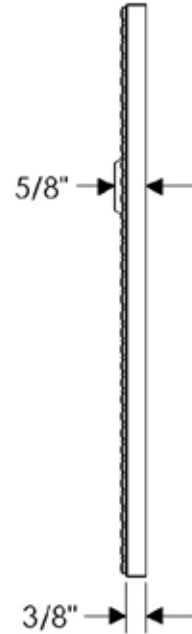

E30761

E30761

CORBEL RECTANGULAR MULTI-POINT PATIO SET
***Also applicable with the E30762 (LLo) (Turnpiece)**