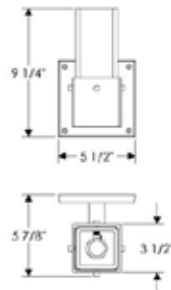

## Wall Sconces

Charlie  
WS419

Double Charlie  
WS423

| Wall Sconce | Escutcheon | Overall Width | Overall Projection | Overall Height | Shade Type | Bulb Type | Wt. lbs. | Price      | LED Price  |
|-------------|------------|---------------|--------------------|----------------|------------|-----------|----------|------------|------------|
| WS419       | E280       | 5 1/2"        | 5 7/8"             | 9 1/4"         | S Tube 001 | A or T    | 10.00    | \$1,936.00 | \$2,118.00 |
| WS419       | E155*      | 5 1/2"        | 5 7/8"             | 9 1/4"         | S Tube 001 | A or T    | 10.00    | \$2,263.00 | \$2,445.00 |
| WS423       | E280       | 5 1/2"        | 5 7/8"             | 19 5/8"        | S Tube 003 | A or T    | 15.00    | \$3,261.00 | \$3,443.00 |
| WS423       | E155*      | 5 1/2"        | 5 7/8"             | 19 5/8"        | S Tube 003 | A or T    | 15.00    | \$3,588.00 | \$3,770.00 |
| WS423       | G291       | 4"            | 5 7/8"             | 30"            | S Tube 003 | A or T    | 15.00    | \$3,261.00 | \$3,443.00 |