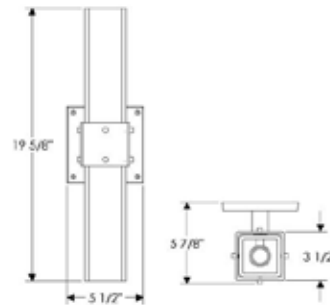

## Wall Sconces

Charlie  
WS419

Double Charlie  
WS423

| Wall Sconce | Escutcheon | Overall Width | Overall Projection | Overall Height | Shade Type | Bulb Type | Wt. lbs. | Price      | LED Price  |
|-------------|------------|---------------|--------------------|----------------|------------|-----------|----------|------------|------------|
| WS419       | E280       | 5 1/2"        | 5 7/8"             | 9 1/4"         | S Tube 001 | A or T    | 10.00    | \$1,936.00 | \$2,118.00 |
| WS419       | E155*      | 5 1/2"        | 5 7/8"             | 9 1/4"         | S Tube 001 | A or T    | 10.00    | \$2,263.00 | \$2,445.00 |
| WS423       | E280       | 5 1/2"        | 5 7/8"             | 19 5/8"        | S Tube 003 | A or T    | 15.00    | \$3,261.00 | \$3,443.00 |
| WS423       | E155*      | 5 1/2"        | 5 7/8"             | 19 5/8"        | S Tube 003 | A or T    | 15.00    | \$3,588.00 | \$3,770.00 |
| WS423       | G291       | 4"            | 5 7/8"             | 30"            | S Tube 003 | A or T    | 15.00    | \$3,261.00 | \$3,443.00 |