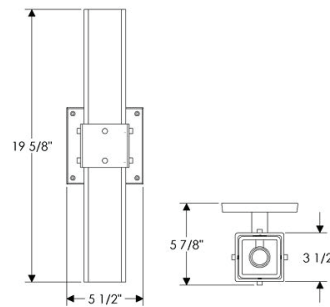

Wall Sconces

Charlie
WS419

Double Charlie
WS423

Wall Sconce	Escutcheon	Overall Width	Overall Projection	Overall Height	Shade Type	Bulb Type	Wt. lbs.
WS419	E280	5 1/2"	5 7/8"	9 1/4"	S Tube 001	A or T	10.00
WS419	E155*	5 1/2"	5 7/8"	9 1/4"	S Tube 001	A or T	10.00
WS423	E280	5 1/2"	5 7/8"	19 5/8"	S Tube 003	A or T	15.00
WS423	E155*	5 1/2"	5 7/8"	19 5/8"	S Tube 003	A or T	15.00
WS423	G291	4"	5 7/8"	30"	S Tube 003	A or T	15.00