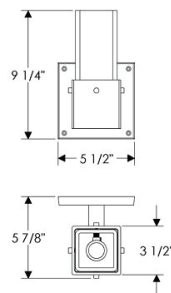

Wall Sconces

Charlie
WS419

Double Charlie
WS423

Wall Sconce	Escutcheon	Overall Width	Overall Projection	Overall Height	Shade Type	Bulb Type	Wt. lbs.
WS419	E280	5 1/2"	5 7/8"	9 1/4"	S Tube 001	A or T	10.00
WS419	E155*	5 1/2"	5 7/8"	9 1/4"	S Tube 001	A or T	10.00
WS423	E280	5 1/2"	5 7/8"	19 5/8"	S Tube 003	A or T	15.00
WS423	E155*	5 1/2"	5 7/8"	19 5/8"	S Tube 003	A or T	15.00
WS423	G291	4"	5 7/8"	30"	S Tube 003	A or T	15.00