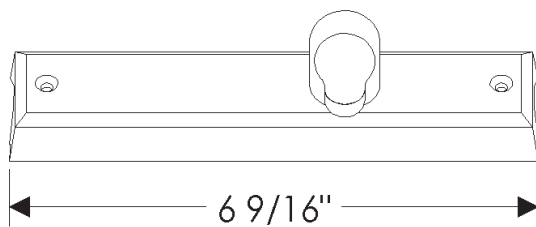

ROCKY MOUNTAIN®

H A R D W A R E

WC200
Casement Window Hardware
Crank & Cover
(Right hand shown)