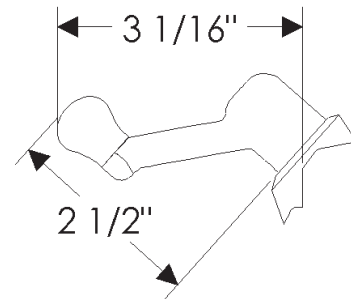

ROCKY MOUNTAIN®

H A R D W A R E

WC200
Casement Window Hardware
Crank & Cover
(Right hand shown)