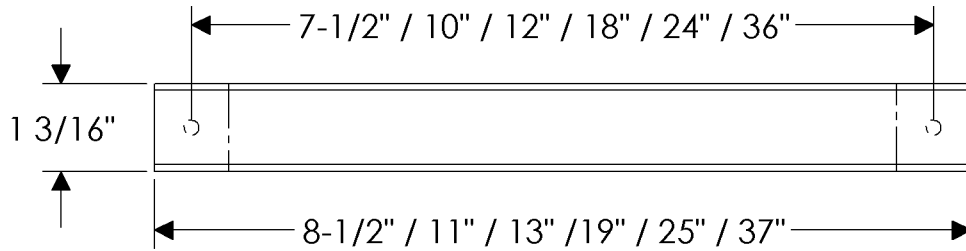

ROCKY MOUNTAIN

H A R D W A R E

Trousdale Towel Bar
TB30300

Trousdale Collection