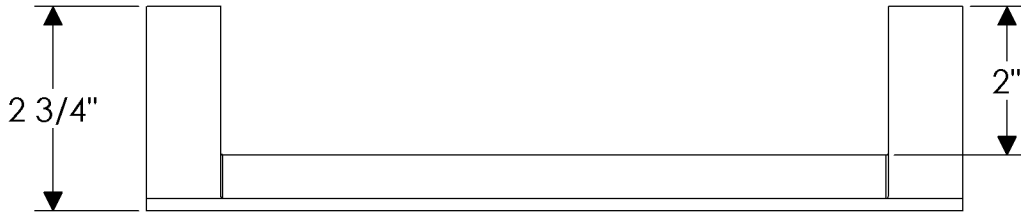

ROCKY MOUNTAIN

H A R D W A R E

Trousdale Towel Bar
TB30300

Trousdale Collection