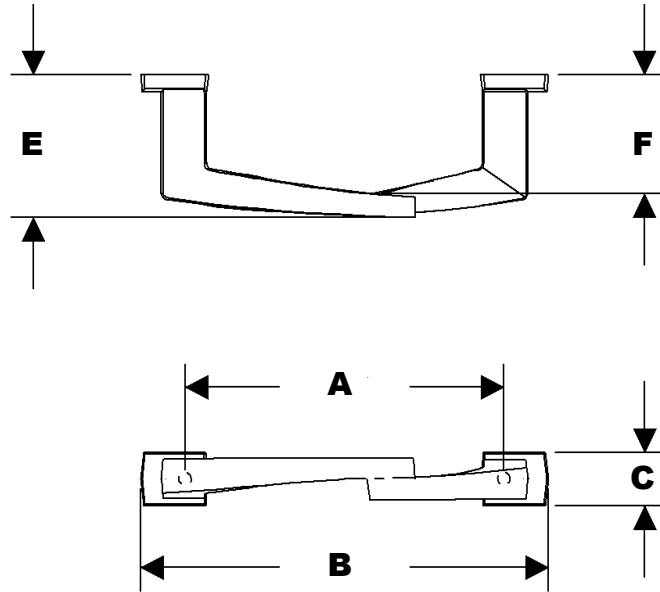

ROCKY MOUNTAIN

H A R D W A R E

Shift Cabinet Pulls
Ted Boerner Collection

	A	B	C	D	E	Price
CK20210	3 1/2"	4 1/2"	9/16"	1 1/4"	1 1/2"	\$103.00
CK20215	5 9/16"	6 3/4"	3/4"	1 3/16"	1 1/2"	\$129.00
CK20194	6 1/8"	7 5/8"	1"	1 5/6"	1 3/4"	\$234.00
CK20196	10 1/2"	12"	1"	1 3/8"	1 3/4"	\$293.00