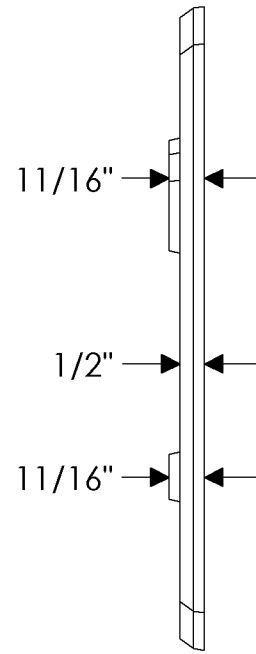

1-3/8" - 2-1/8"
DOOR THICKNESS

2-1/4" & GREATER
DOOR THICKNESS

Level Bolt - Arched Escutcheon
E738