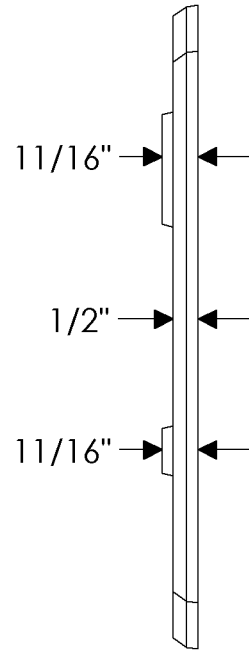

1-3/8" - 2-1/8"  
DOOR THICKNESS

2-1/4" & GREATER  
DOOR THICKNESS

Level Bolt - Arched Escutcheon  
E735