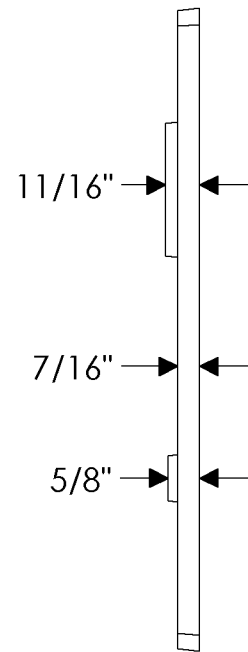

# ROCKY MOUNTAIN

H A R D W A R E

1-3/8" - 2-1/8"  
DOOR THICKNESS

2-1/4" & GREATER  
DOOR THICKNESS

Level Bolt - Curved Escutcheon  
E558