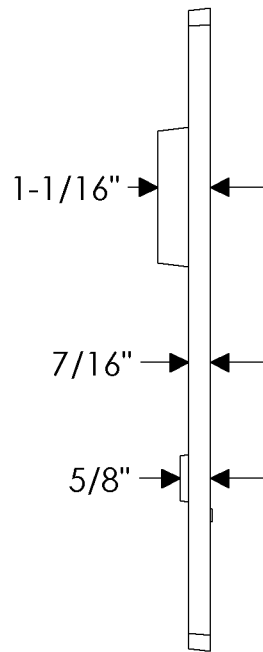

# ROCKY MOUNTAIN

H A R D W A R E

1-3/8" - 2-1/8"  
DOOR THICKNESS

2-1/4" & GREATER  
DOOR THICKNESS

Level Bolt - Curved Escutcheon  
E558