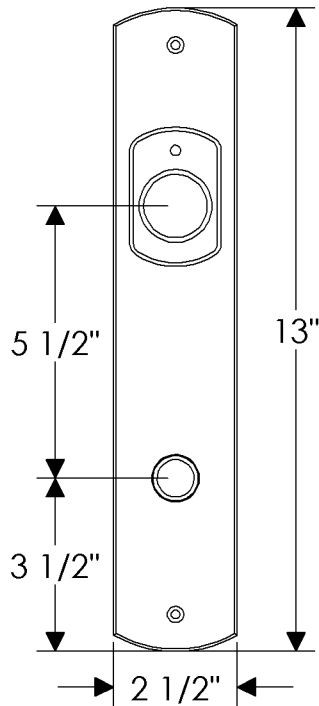

# ROCKY MOUNTAIN

H A R D W A R E

1-3/8" - 2-1/8"  
DOOR THICKNESS

2-1/4" & GREATER  
DOOR THICKNESS

Level Bolt - Curved Escutcheon  
E558