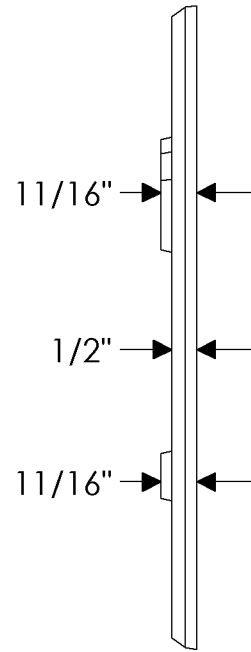

1-3/8" - 2-1/8"
DOOR THICKNESS

2-1/4" & GREATER
DOOR THICKNESS

Level Bolt - Rectangular Escutcheon
E475