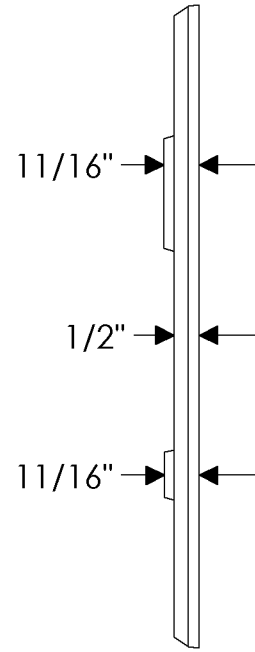

1-3/8" - 2-1/8"
DOOR THICKNESS

2-1/4" & GREATER
DOOR THICKNESS

Level Bolt - Rectangular Escutcheon
E438