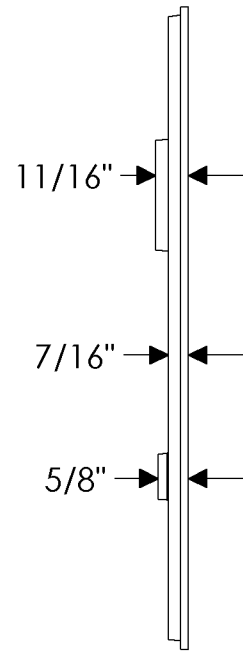

1-3/8" - 2-1/8"  
DOOR THICKNESS

2-1/4" & GREATER  
DOOR THICKNESS

Level Bolt - Stepped Escutcheon  
E358