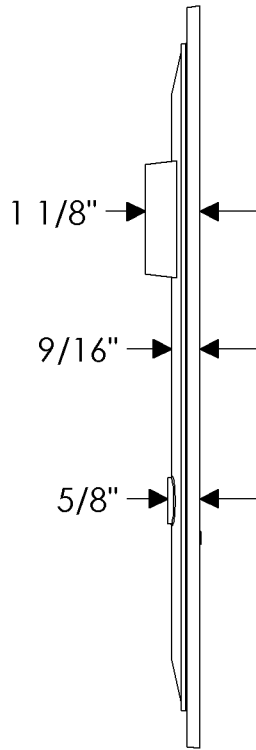

ROCKY MOUNTAIN

H A R D W A R E

1-3/8" - 2-1/8"
DOOR THICKNESS

2-1/4" & GREATER
DOOR THICKNESS

Level Bolt - Mack Escutcheon
E21075