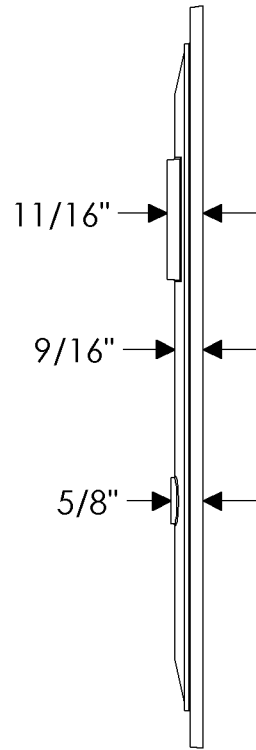

ROCKY MOUNTAIN

H A R D W A R E

1-3/8" - 2-1/8"
DOOR THICKNESS

2-1/4" & GREATER
DOOR THICKNESS

Level Bolt - Mack Escutcheon
E21075