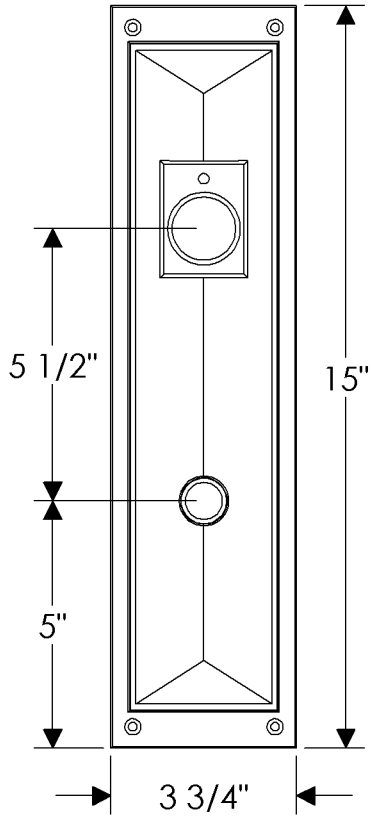

ROCKY MOUNTAIN

H A R D W A R E

1-3/8" - 2-1/8"
DOOR THICKNESS

2-1/4" & GREATER
DOOR THICKNESS

Level Bolt - Mack Escutcheon
E21075