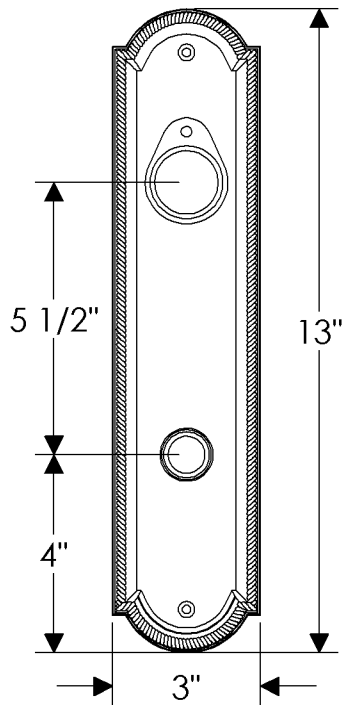

ROCKY MOUNTAIN

H A R D W A R E

1-3/8" - 2-1/8"
DOOR THICKNESS

2-1/4" & GREATER
DOOR THICKNESS

Level Bolt - Ellis Escutcheon
E075