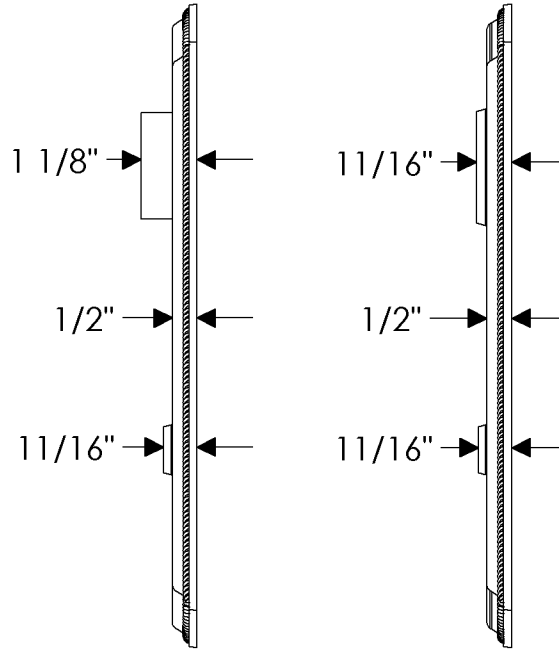

ROCKY MOUNTAIN

H A R D W A R E

1-3/8" - 2-1/8"
DOOR THICKNESS

2-1/4" & GREATER
DOOR THICKNESS

Level Bolt - Ellis Escutcheon
E075