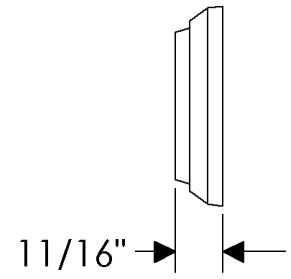

1-3/8" - 2-1/8"
DOOR THICKNESS

2-1/4" & GREATER
DOOR THICKNESS

Level Bolt - Rectangular Deadbolt
DB507