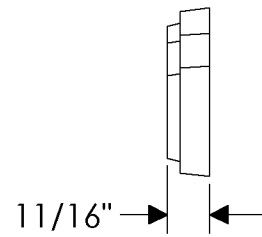

1-3/8" - 2-1/8"
DOOR THICKNESS

2-1/4" & GREATER
DOOR THICKNESS

Level Bolt - Teardrop Deadbolt
DB506