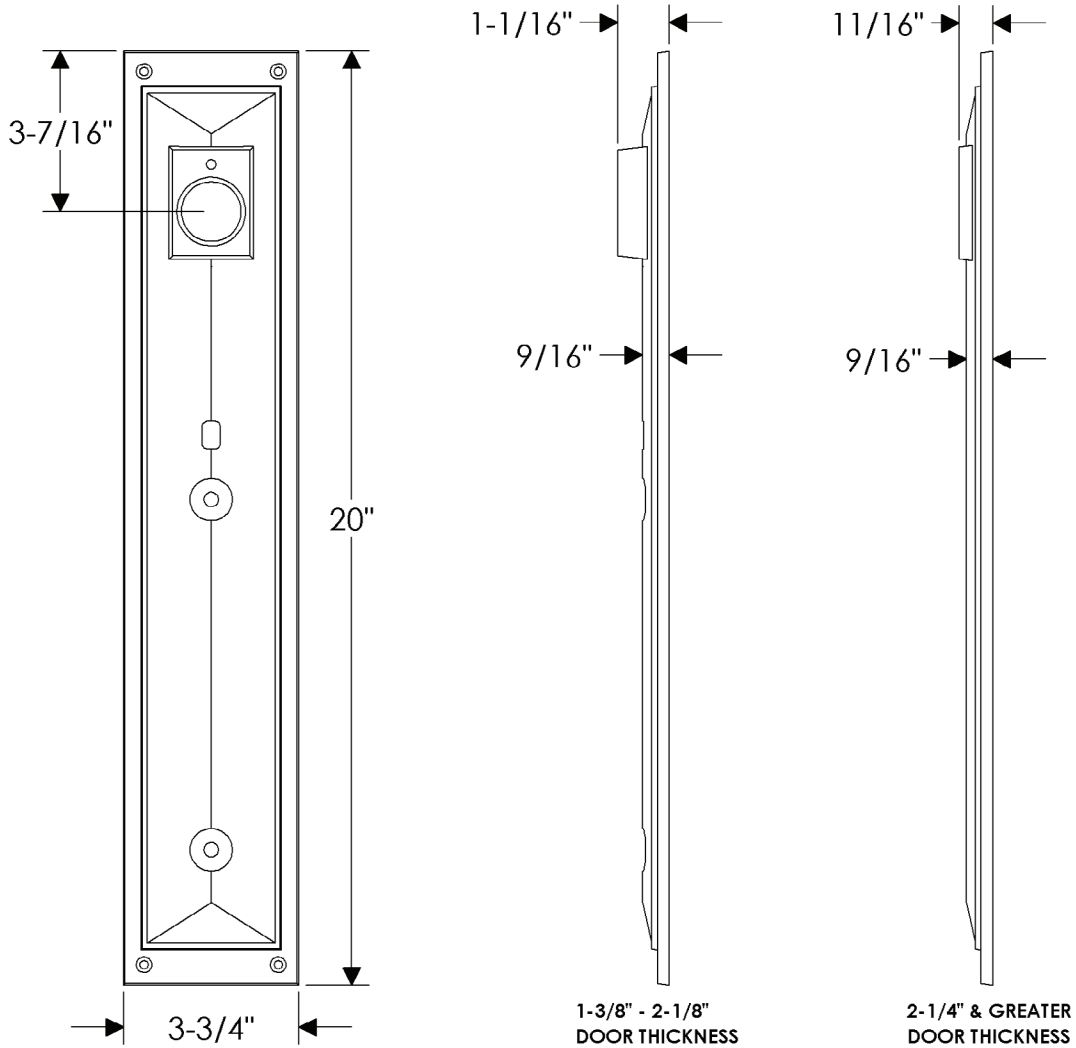

ROCKY MOUNTAIN

H A R D W A R E

Level Bolt - Mack
G21033