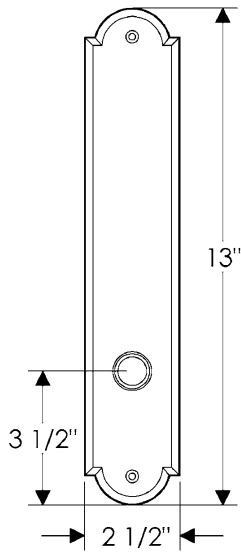

### Arched Entry Set

E738

E736

Also applicable for the E737 with turnpiece  
or E739 with emergency release.