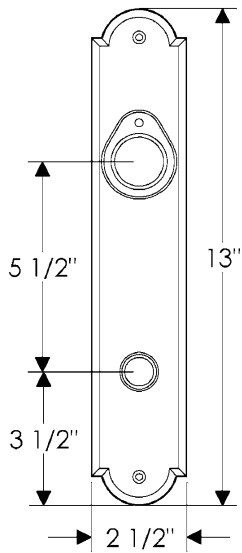

### Arched Entry Set

E738

E736

Also applicable for the E737 with turnpiece  
or E739 with emergency release.