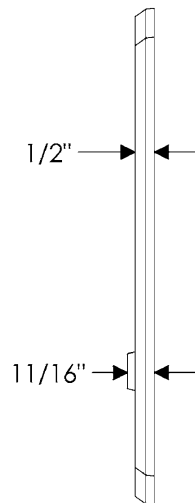

### Arched Entry Set

E738

E736

Also applicable for the E737 with turnpiece  
or E739 with emergency release.