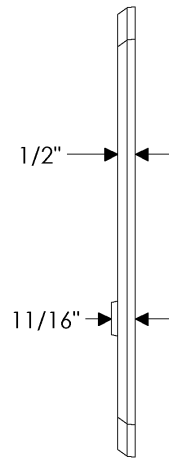

Arched Entry Set

E735

E706

Also applicable for the E728 with turnpiece
or E725 with emergency release.