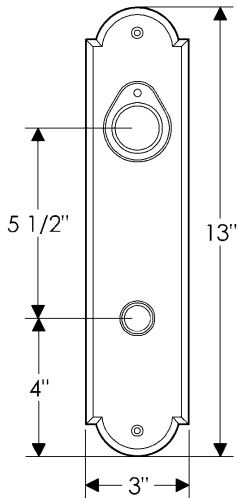

Arched Entry Set

E735

E706

Also applicable for the E728 with turnpiece
or E725 with emergency release.