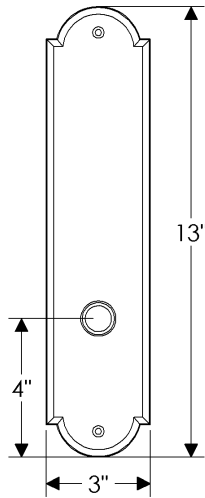

Arched Entry Set

E735

E706

Also applicable for the E728 with turnpiece
or E725 with emergency release.