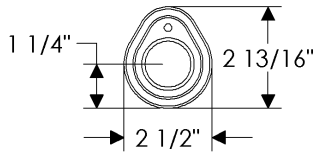

Tear Drop Dead Bolt

DB506

DB506