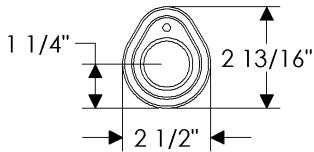

Tear Drop Dead Bolt

DB506

DB506