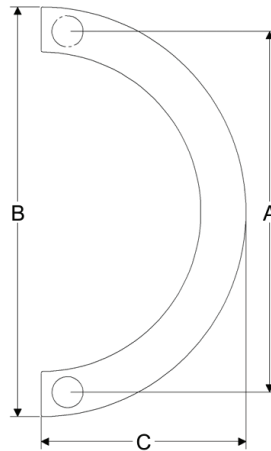

CIRQUE GRIP

	A	B	C	D	E	F	lbs/ea
G706	5"	6"	3"	1 1/2"	1 7/8"	9/16"	1.00
G714	12"	13 5/8"	6 13/16"	2"	2 5/8"	7/8"	6.25
G718	18"	19 9/16"	9 3/4"	2"	2 5/8"	7/8"	9.00

Note: Grip G718 has an additional mounting post located in the center of the curve.