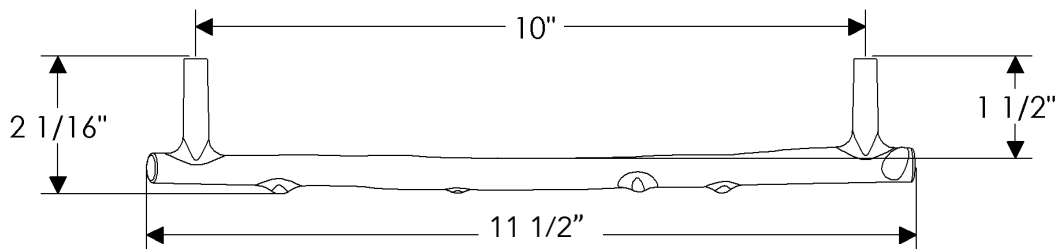

ROCKY MOUNTAIN

H A R D W A R E

CK325
5"

CK327
7 1/2"

CK330
10"

Twig Cabinet Pulls