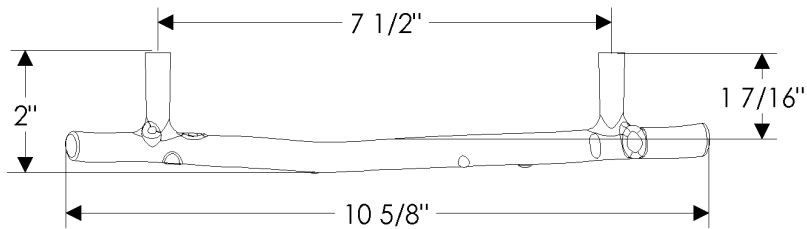

ROCKY MOUNTAIN

H A R D W A R E

CK325
5"

CK327
7 1/2"

CK330
10"

Twig Cabinet Pulls