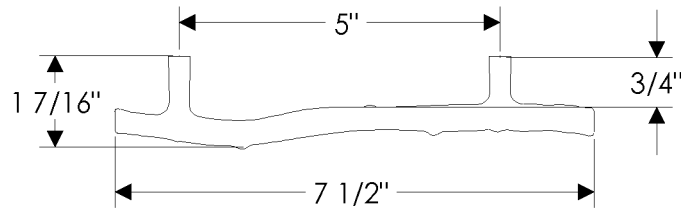

ROCKY MOUNTAIN

H A R D W A R E

CK325
5"

CK327
7 1/2"

CK330
10"

Twig Cabinet Pulls