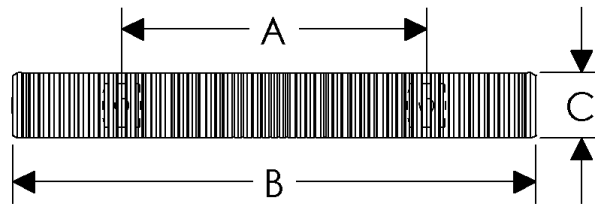

## BRUT CABINET PULLS

Ted Boerner Collection

(Texture is on the front)

	<b>A</b>	<b>B</b>	<b>C</b>	<b>D</b>	<b>E</b>
<b>CK20040</b>	2 9/16"	5"	3/4"	11/16"	1 1/4"
<b>CK20041</b>	3 1/2"	6"	3/4"	11/16"	1 1/4"
<b>CK20042</b>	5"	8"	3/4"	13/16"	1 3/8"
<b>CK20044</b>	8"	12"	3/4"	13/16"	1 3/8"