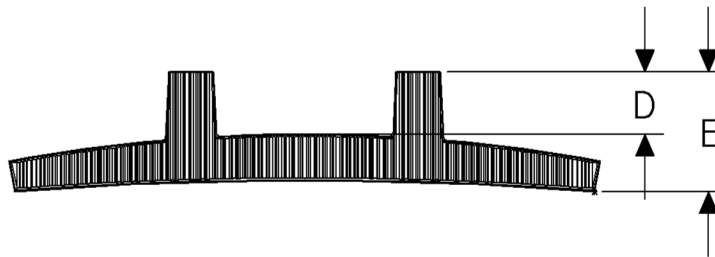

ROCKY MOUNTAIN

H A R D W A R E

BRUT CABINET PULL
 Ted Boerner Collection
 (Texture is on the side)

	A	B	C	D	E
CK20037	1 3/4"	3 1/2"	3/4"	11/16"	1 3/8"
CK20038	2 9/16"	5"	3/4"	11/16"	1 3/8"
CK20045	3 1/16"	8"	3/4"	3/4"	1 3/8"
CK20048	6"	16"	3/4"	3/4"	1 3/8"