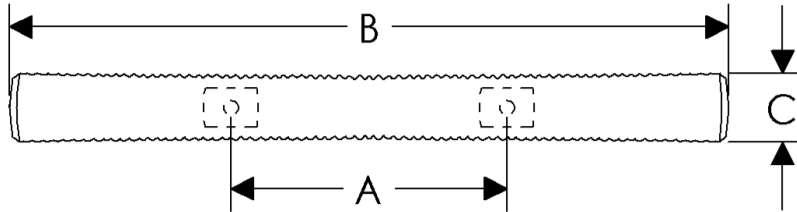

ROCKY MOUNTAIN

H A R D W A R E

BRUT CABINET PULL
 Ted Boerner Collection
 (Texture is on the side)

	A	B	C	D	E
CK20037	1 3/4"	3 1/2"	3/4"	11/16"	1 3/8"
CK20038	2 9/16"	5"	3/4"	11/16"	1 3/8"
CK20045	3 1/16"	8"	3/4"	3/4"	1 3/8"
CK20048	6"	16"	3/4"	3/4"	1 3/8"