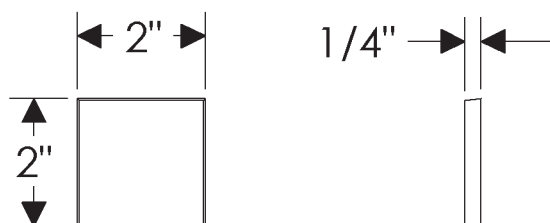

ROCKY MOUNTAIN®

H A R D W A R E

TT308
Basic
2" x 2"